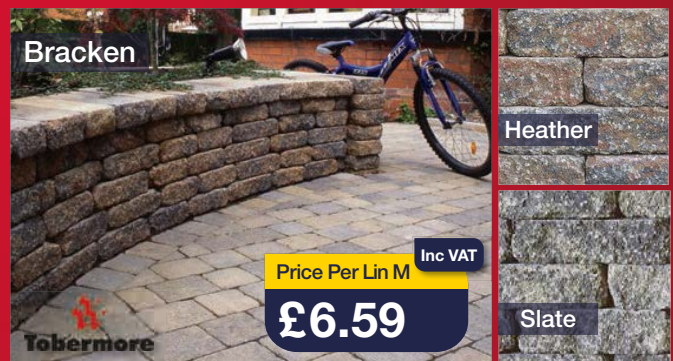

Bracken

Heather

Slate

Inc VAT
Price Per Lin M
£6.59

Secura Lite Walling

Available Colours
Bracken
Heather, Slate

Paving Flags 400 x 400 x 32mm

Available in
Smooth, Riven
or Textured Finished

Charcoal

Inc VAT
From each
£1.79

Landscaping Essentials

Dansand NO WEED 20Kg
For repointing and repair. Environmentally friendly, Highly weed-retardant. Approx coverage 5-10 M² per bag. SKU. 307800